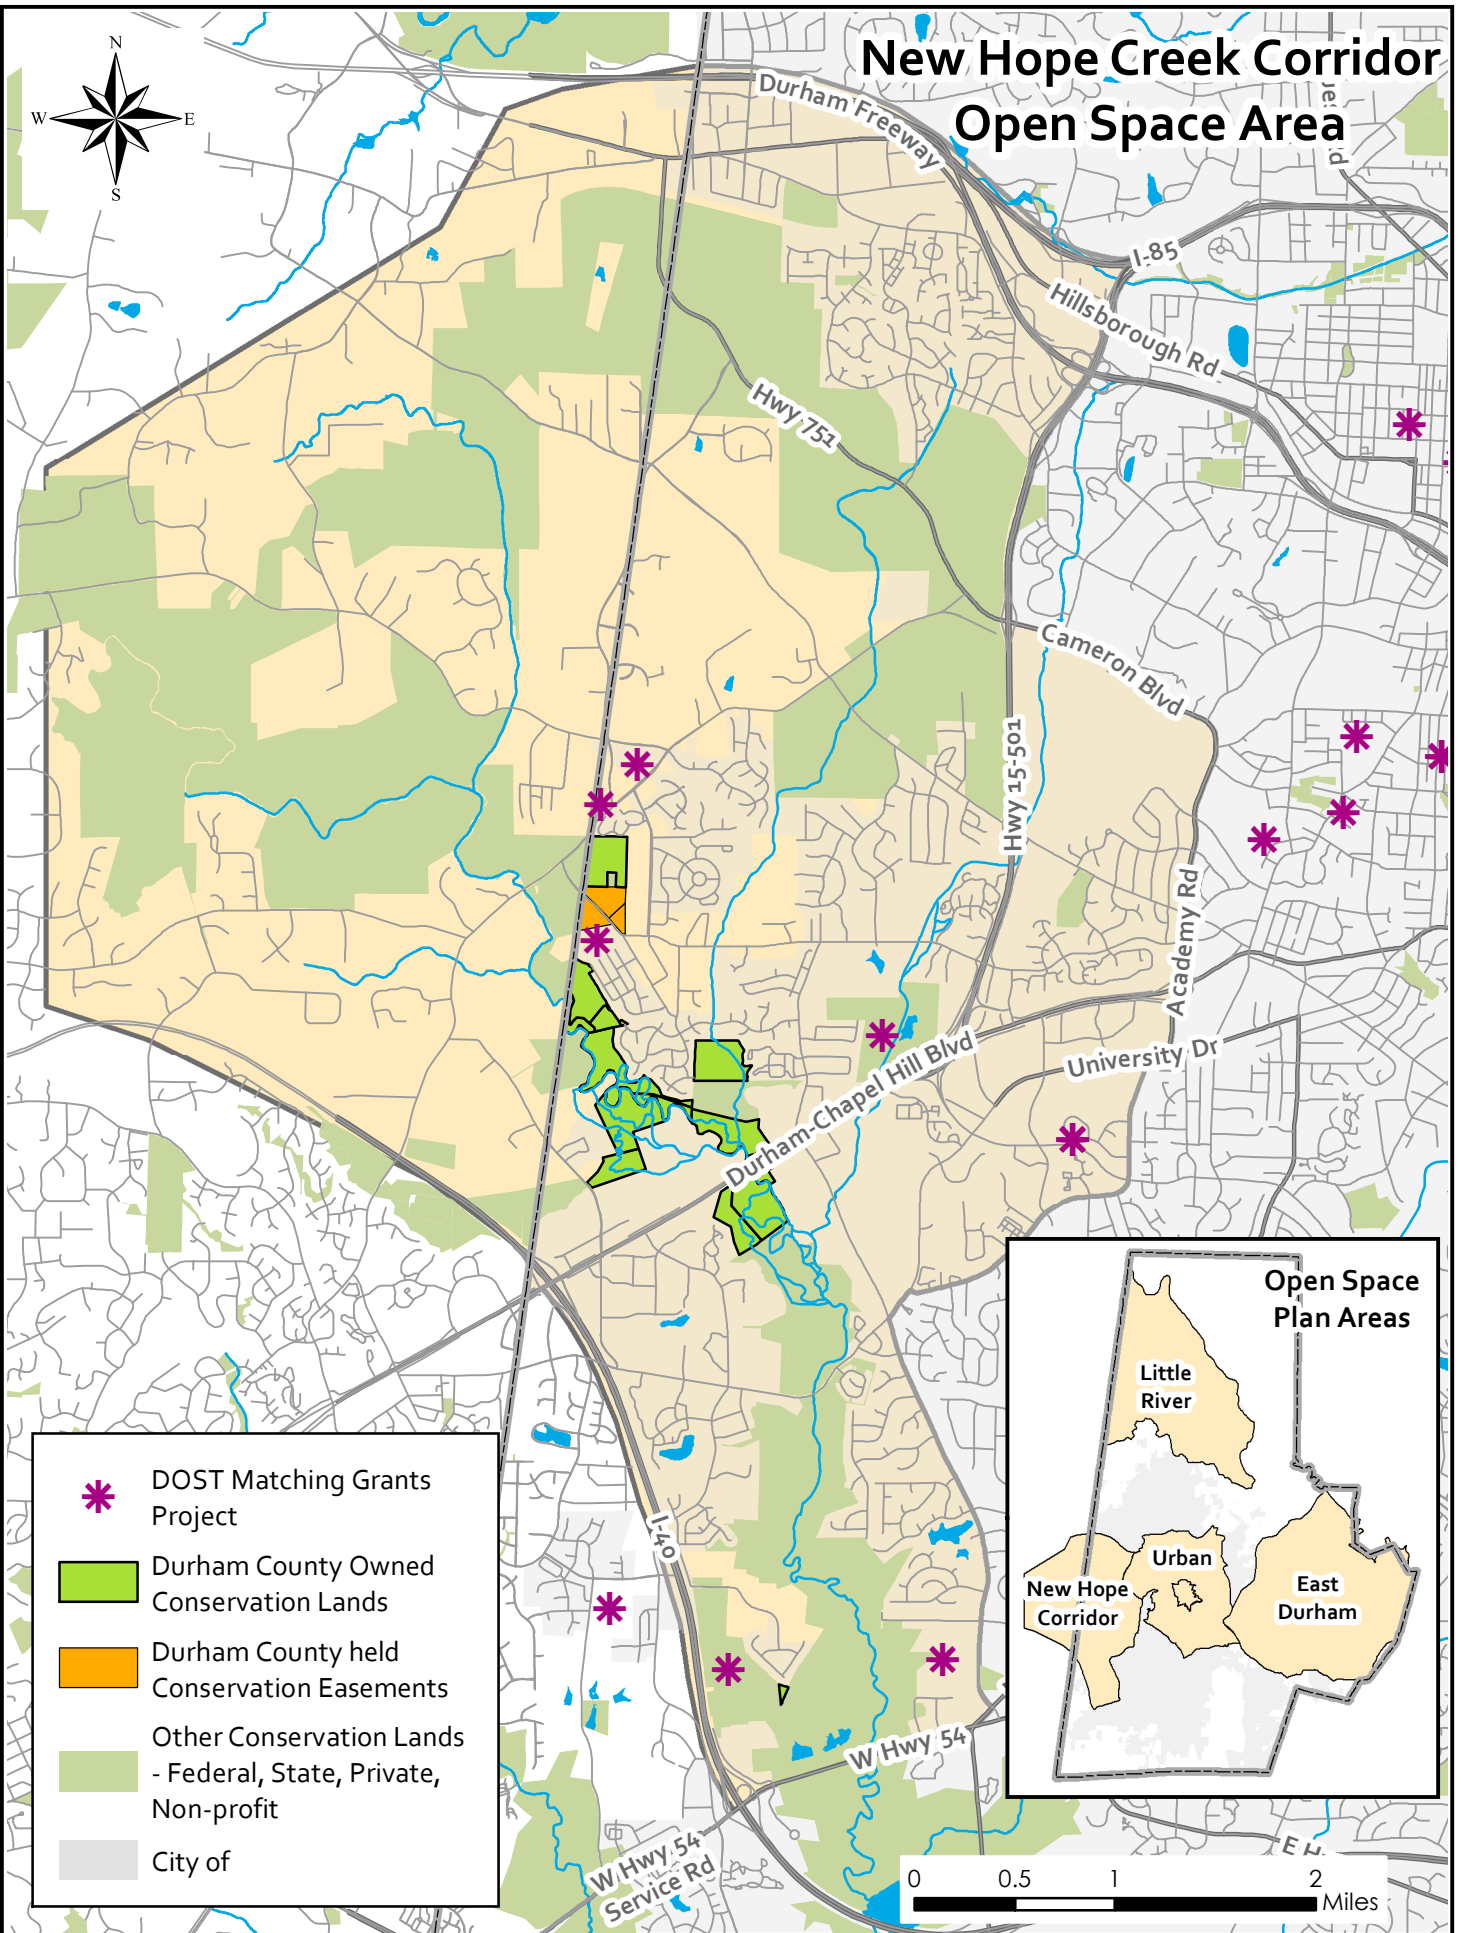

New Hope Creek Corridor Open Space Area

-  DOST Matching Grants Project
-  Durham County Owned Conservation Lands
-  Durham County held Conservation Easements
-  Other Conservation Lands - Federal, State, Private, Non-profit
-  City of